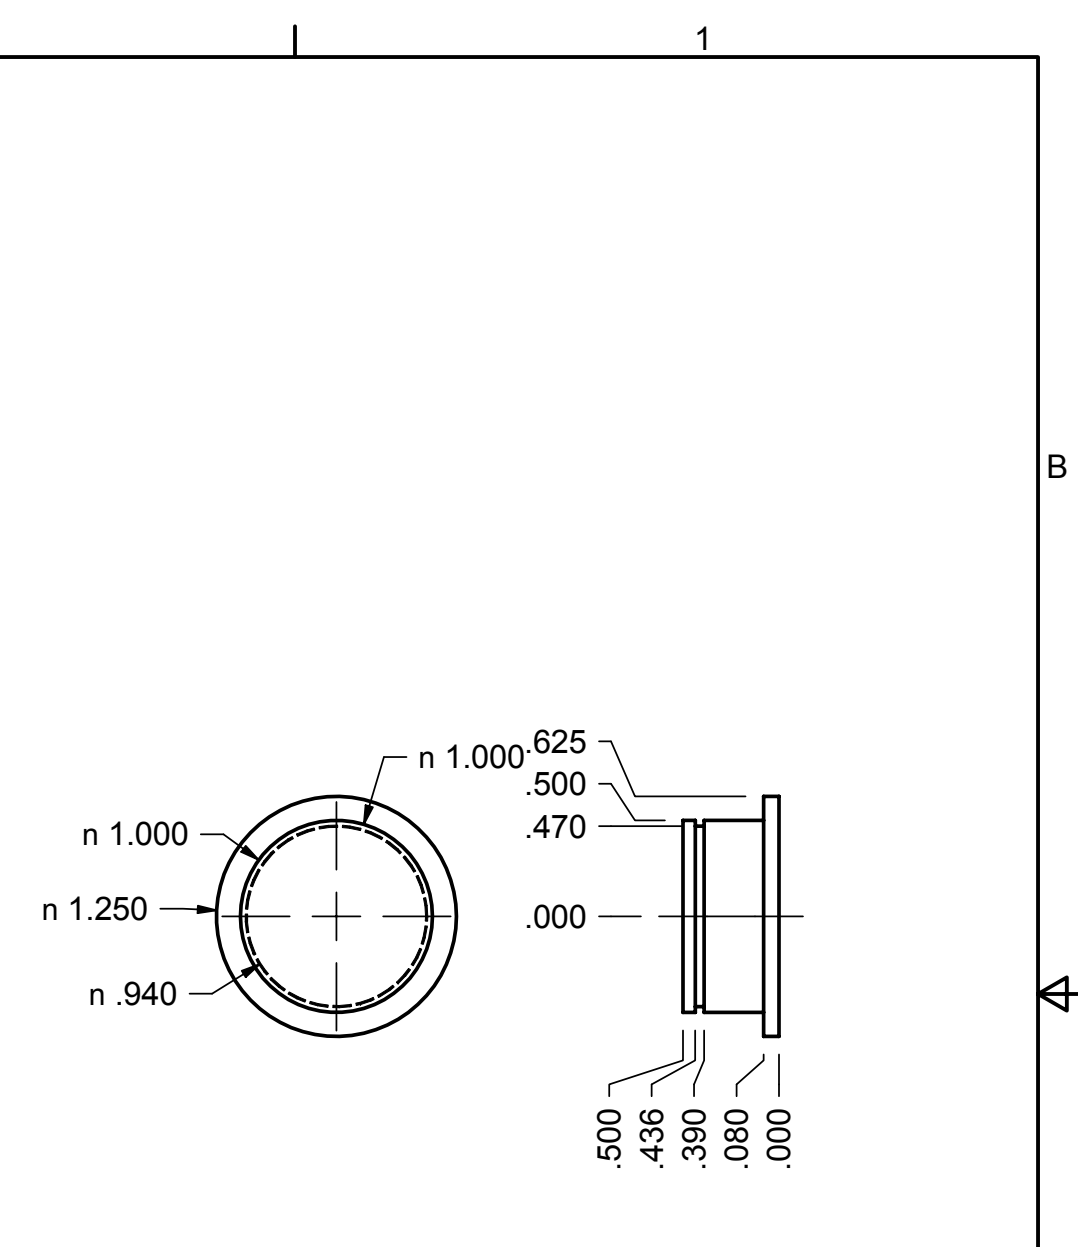

KNEE HINGE - LOWER
SCALE 1 : 1

KNEE HINGE - UPPER
SCALE 1 : 1

HINGE HUB
SCALE 1 : 1

DRAWN Dave Painter		1/16/2004		Robot B9™ is ©2003 Space Productions. All Rights Reserved		
CHECKED MJ		1/16/2004		The B9 Robot Builders Club		
QA				The B9 Robot Builders Club is ©2003 B9Creations. All Rights Reserved		
MFG				TITLE Knee Hinge		
APPROVED MJ		1/16/2004		SIZE B	DWG NO B9-3004 Knee Hinge	REV
				SCALE		SHEET 1 OF 1