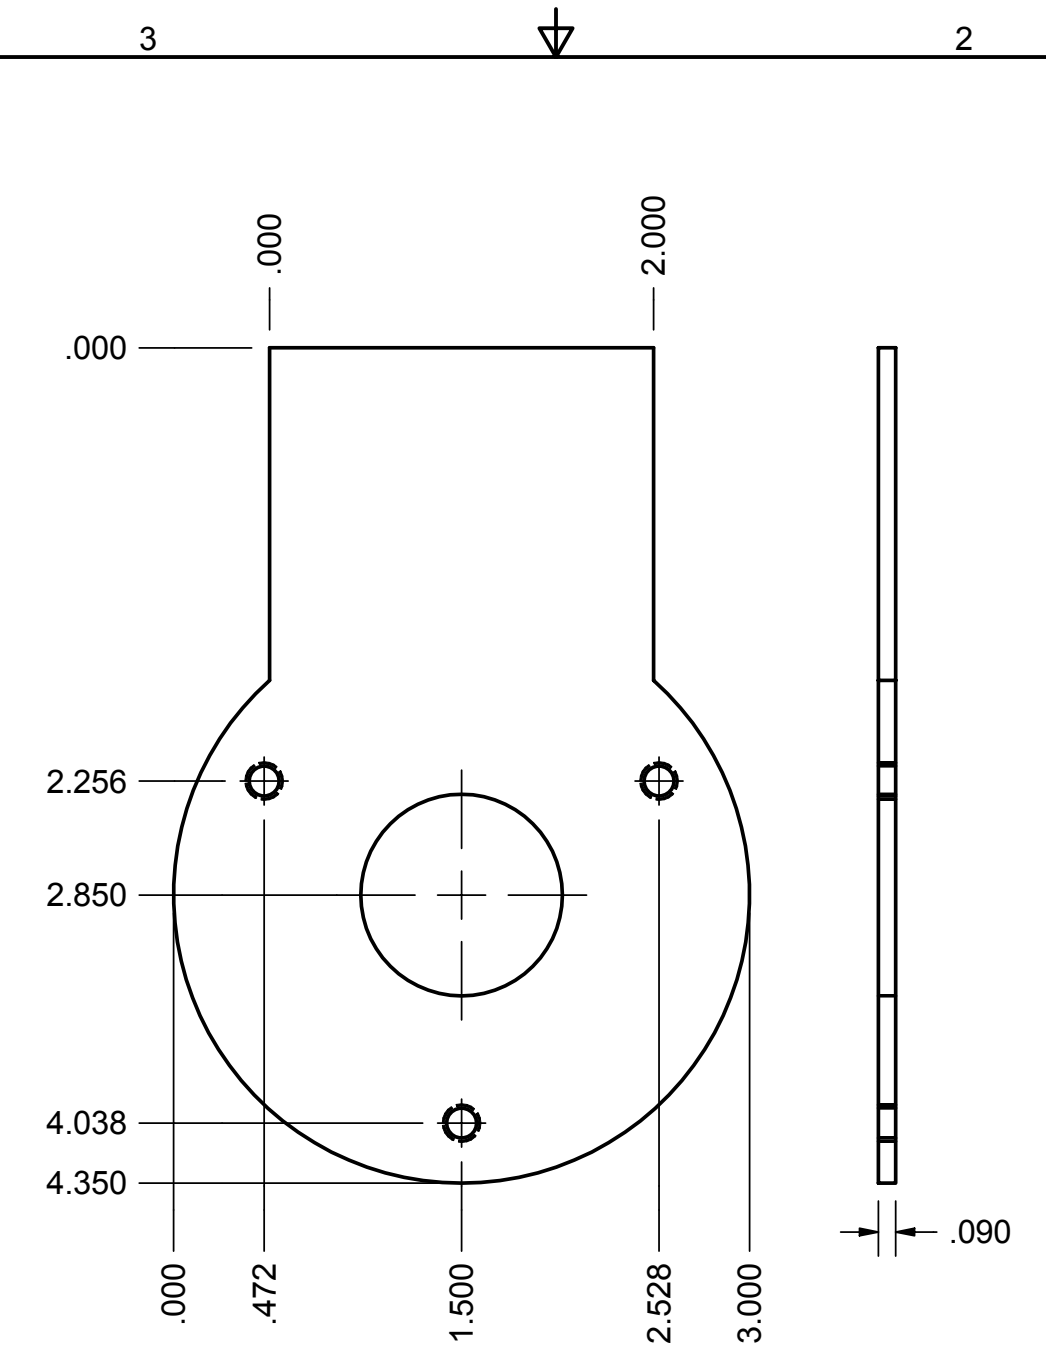

KNEE HINGE - LOWER
SCALE 1 : 1

KNEE HINGE - UPPER
SCALE 1 : 1

HINGE HUB
SCALE 1 : 1

DRAWN Dave Painter		1/16/2004		Robot B9™ is ©2003 Space Productions. All Rights Reserved		
CHECKED MJ		1/16/2004		The B9 Robot Builders Club		
QA				The B9 Robot Builders Club is ©2003 B9Creations. All Rights Reserved		
MFG				TITLE Knee Hinge		
APPROVED MJ		1/16/2004		SIZE B	DWG NO B9-3004 Knee Hinge	REV
				SCALE		SHEET 1 OF 1