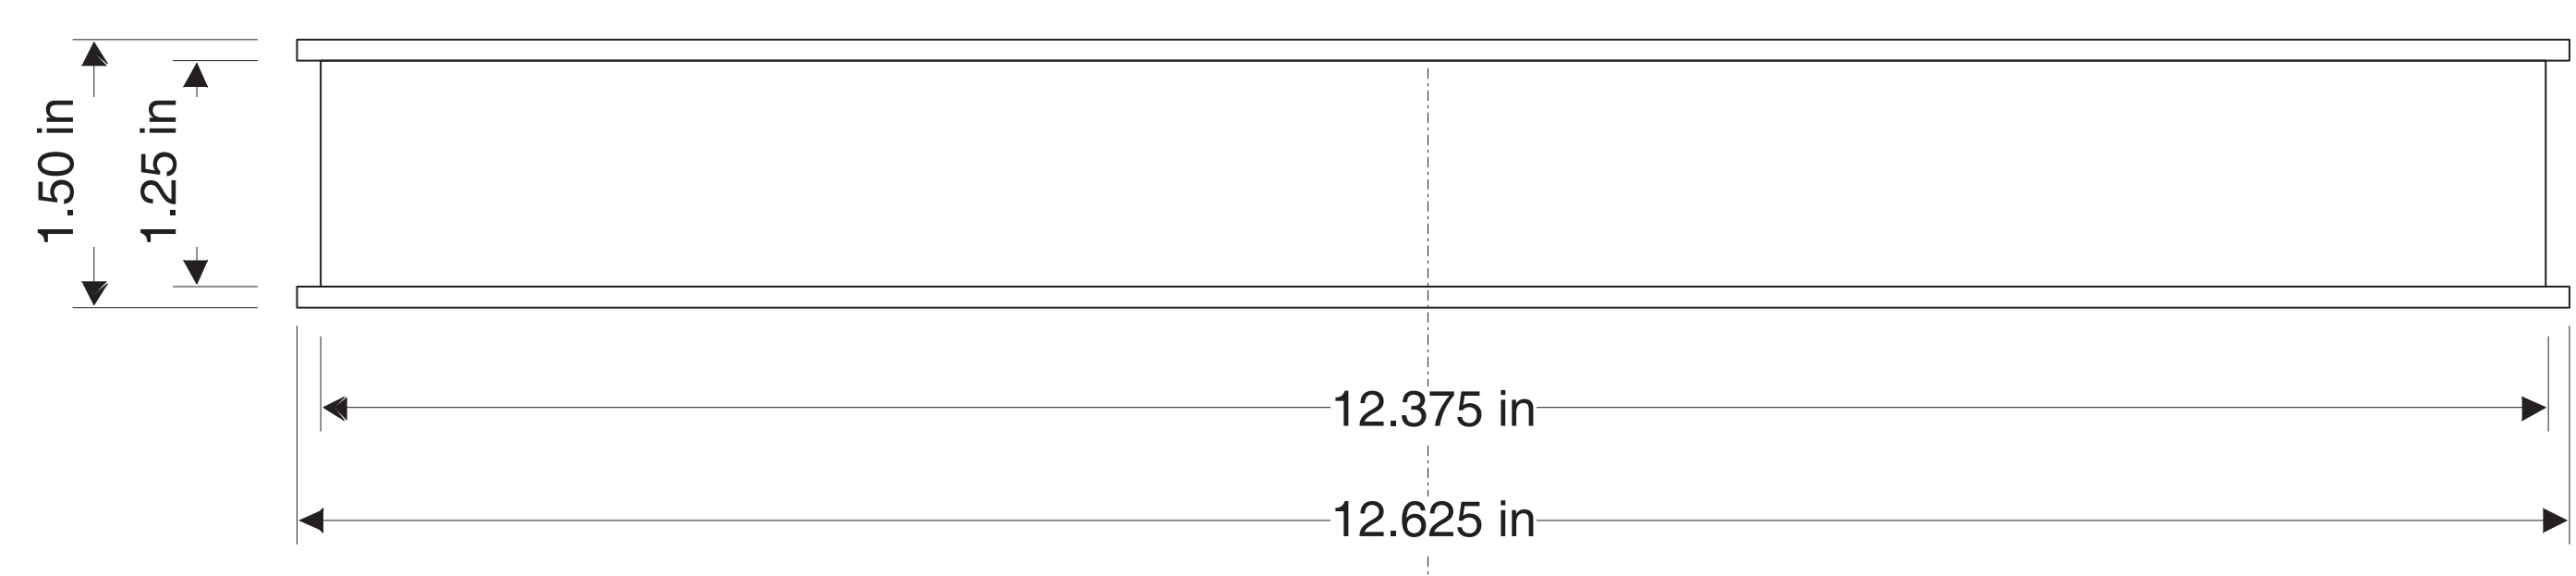

ZONE		REV	DESCRIPTION	DATE	APPROVED
ES-CB	A		SIZED SENSORS PER NEW DATA	2-7-00	D.P.

DETAIL B
LOWER RADAR ASSEMBLY
SIDE VIEW

DETAIL D
UPPER RADAR ASSEMBLY
SIDE VIEW

DETAIL C
LOWER RADAR ASSEMBLY
SIDE VIEW

DETAIL E
UPPER RADAR ASSEMBLY
TOP VIEW

DETAIL A
SENSOR EARS

ROBOT B9
RADAR
ASSEMBLY

DRAWN BY D. Painter	SIZE 6/25/98	DWG. NO.	REV A
SCALE 1:1	SHEET 1 of 1		