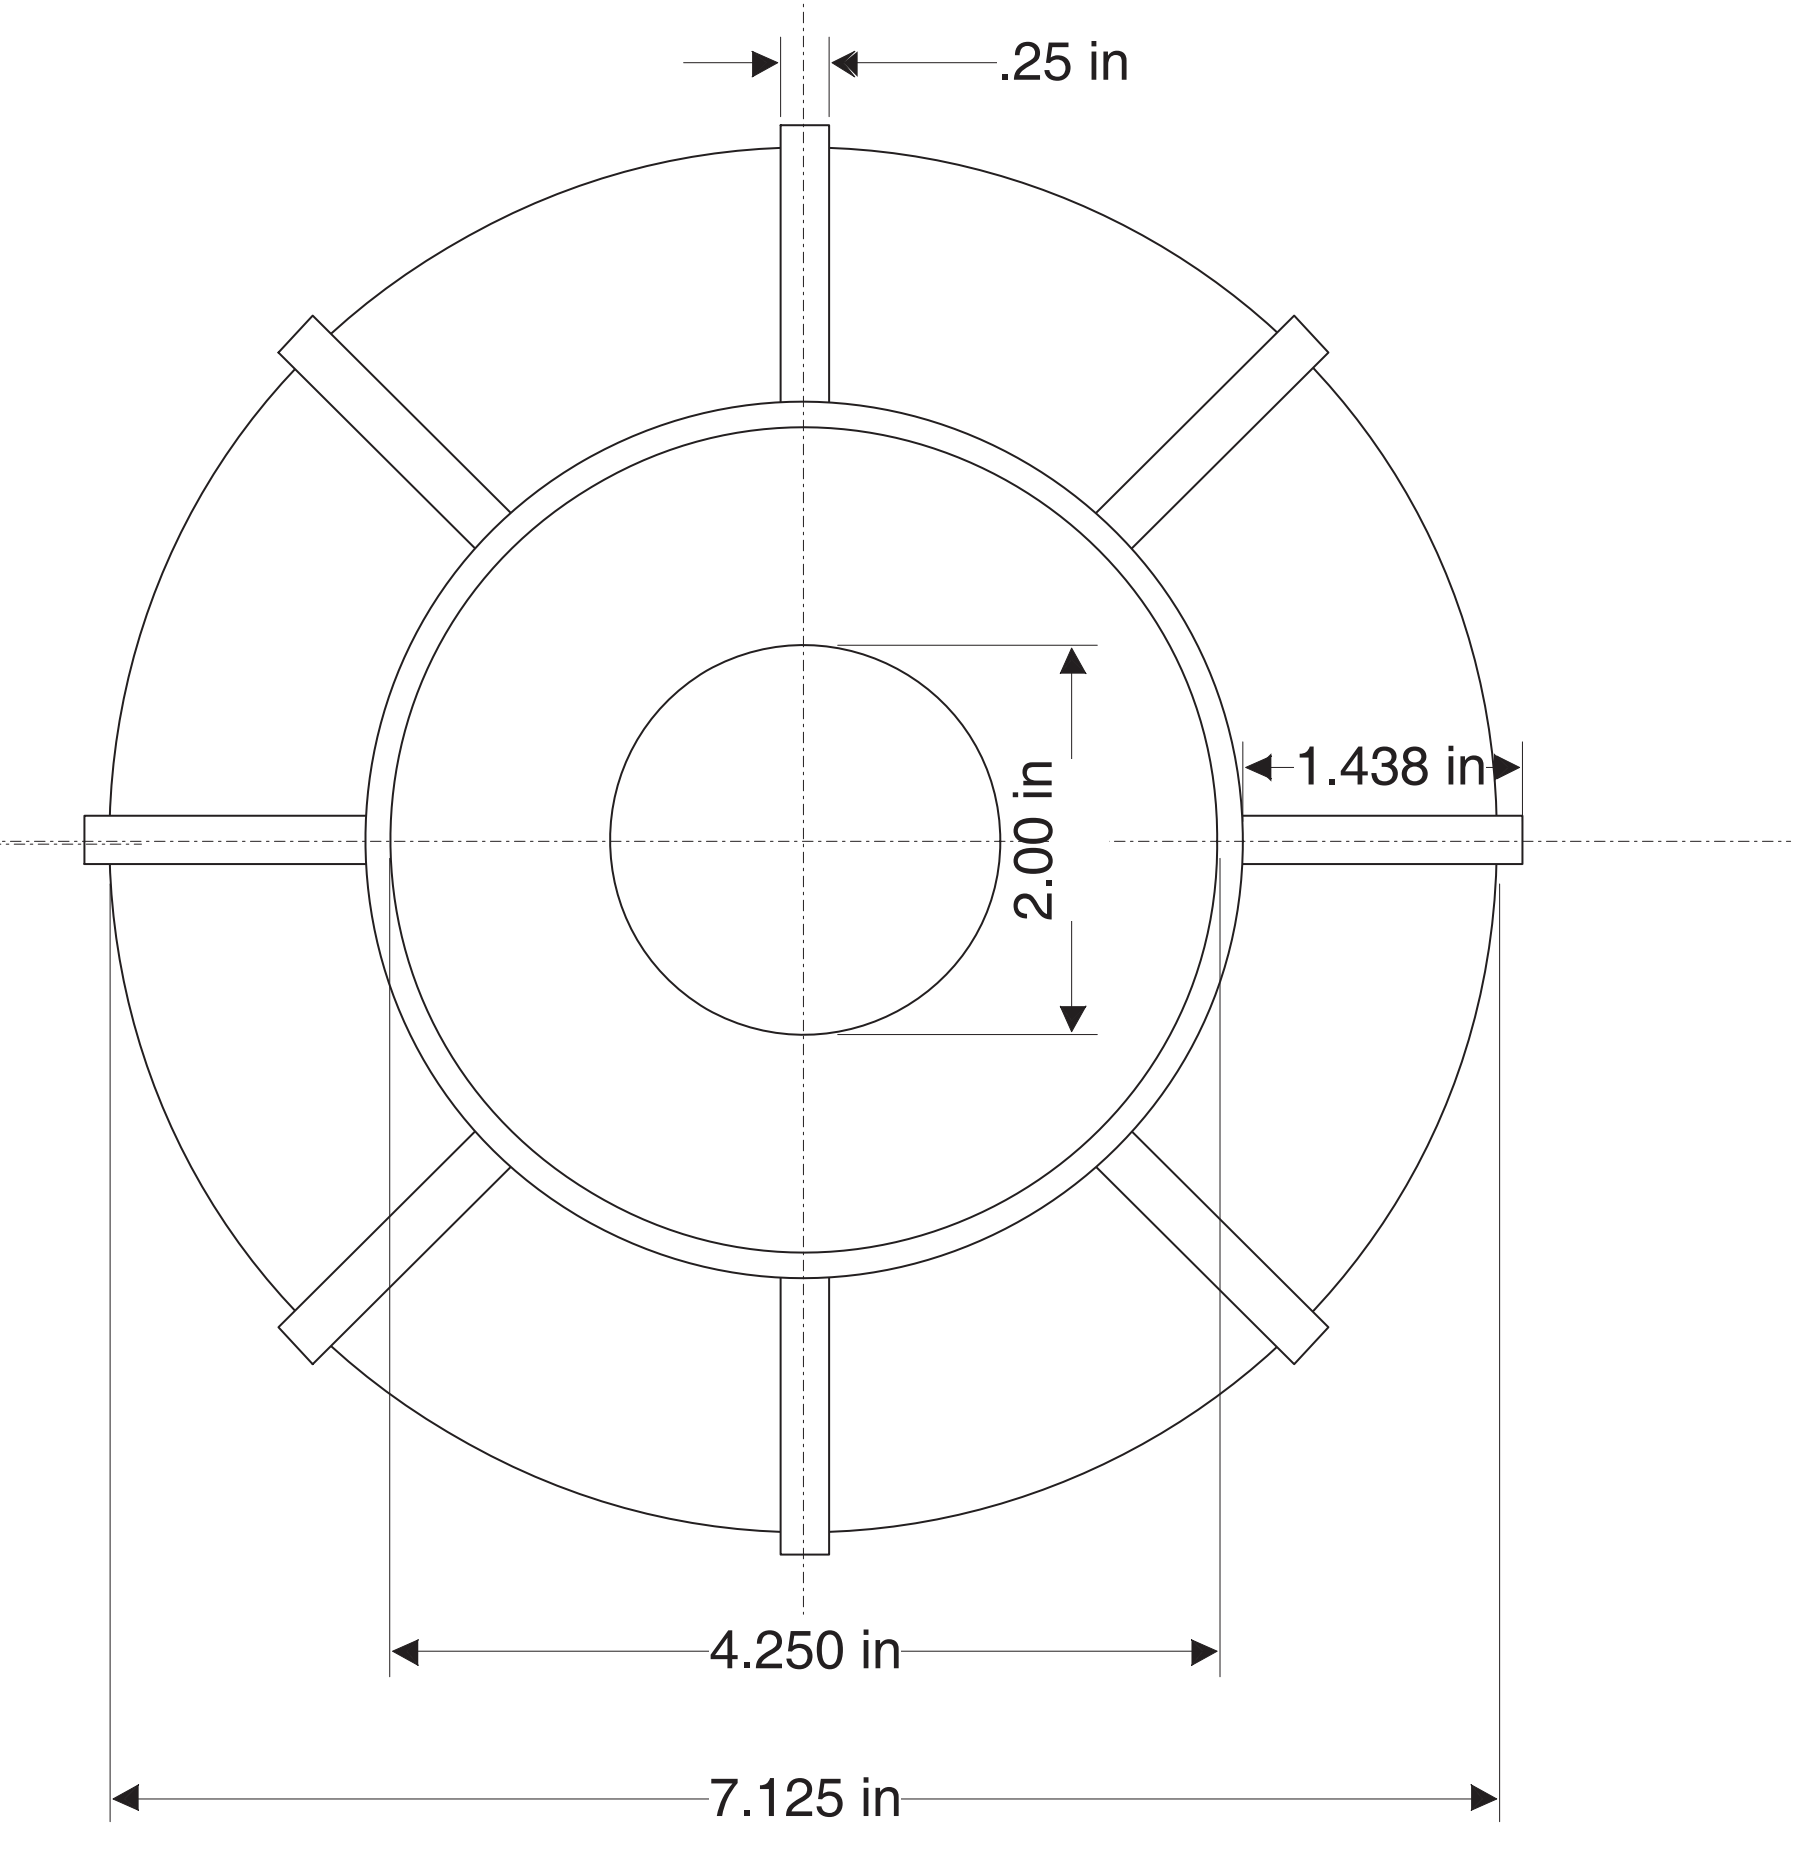

ZONE		REV	DESCRIPTION	DATE	APPROVED
ES-CB	A		SIZED SENSORS PER NEW DATA	2-7-00	D.P.

DETAIL B
LOWER RADAR ASSEMBLY
SIDE VIEW

DETAIL D
UPPER RADAR ASSEMBLY
SIDE VIEW

DETAIL C
LOWER RADAR ASSEMBLY
SIDE VIEW

DETAIL E
UPPER RADAR ASSEMBLY
TOP VIEW

DETAIL A
SENSOR EARS

ROBOT B9
RADAR
ASSEMBLY

DRAWN BY D. Painter	SIZE 6/25/98	DWG. NO.	REV A
SCALE 1:1	SHEET 1 of 1		