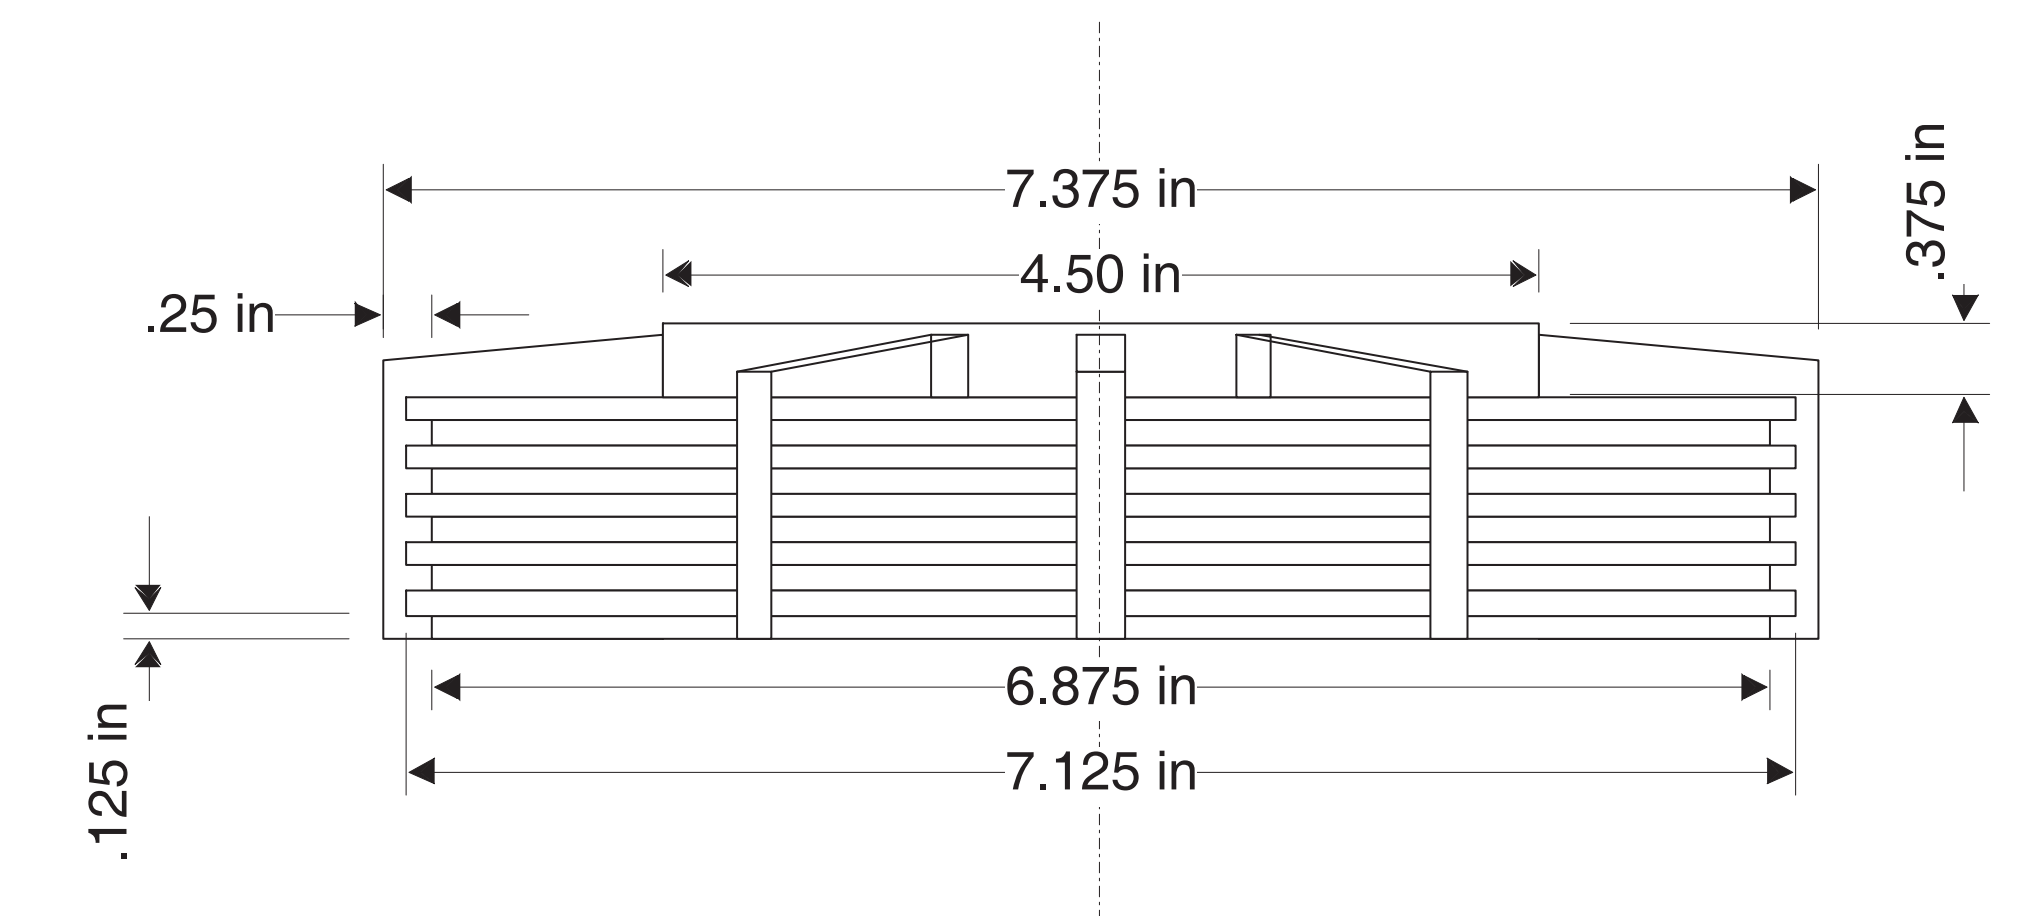

ZONE		REV	DESCRIPTION	DATE	APPROVED
ES-CB	A		SIZED SENSORS PER NEW DATA	2-7-00	D.P.

DETAIL B
LOWER RADAR ASSEMBLY
SIDE VIEW

DETAIL D
UPPER RADAR ASSEMBLY
SIDE VIEW

DETAIL C
LOWER RADAR ASSEMBLY
SIDE VIEW

DETAIL E
UPPER RADAR ASSEMBLY
TOP VIEW

DETAIL A
SENSOR EARS

ROBOT B9
RADAR
ASSEMBLY

DRAWN BY D. Painter	SIZE 6/25/98	DWG. NO.	REV A
SCALE 1:1	SHEET 1 of 1		