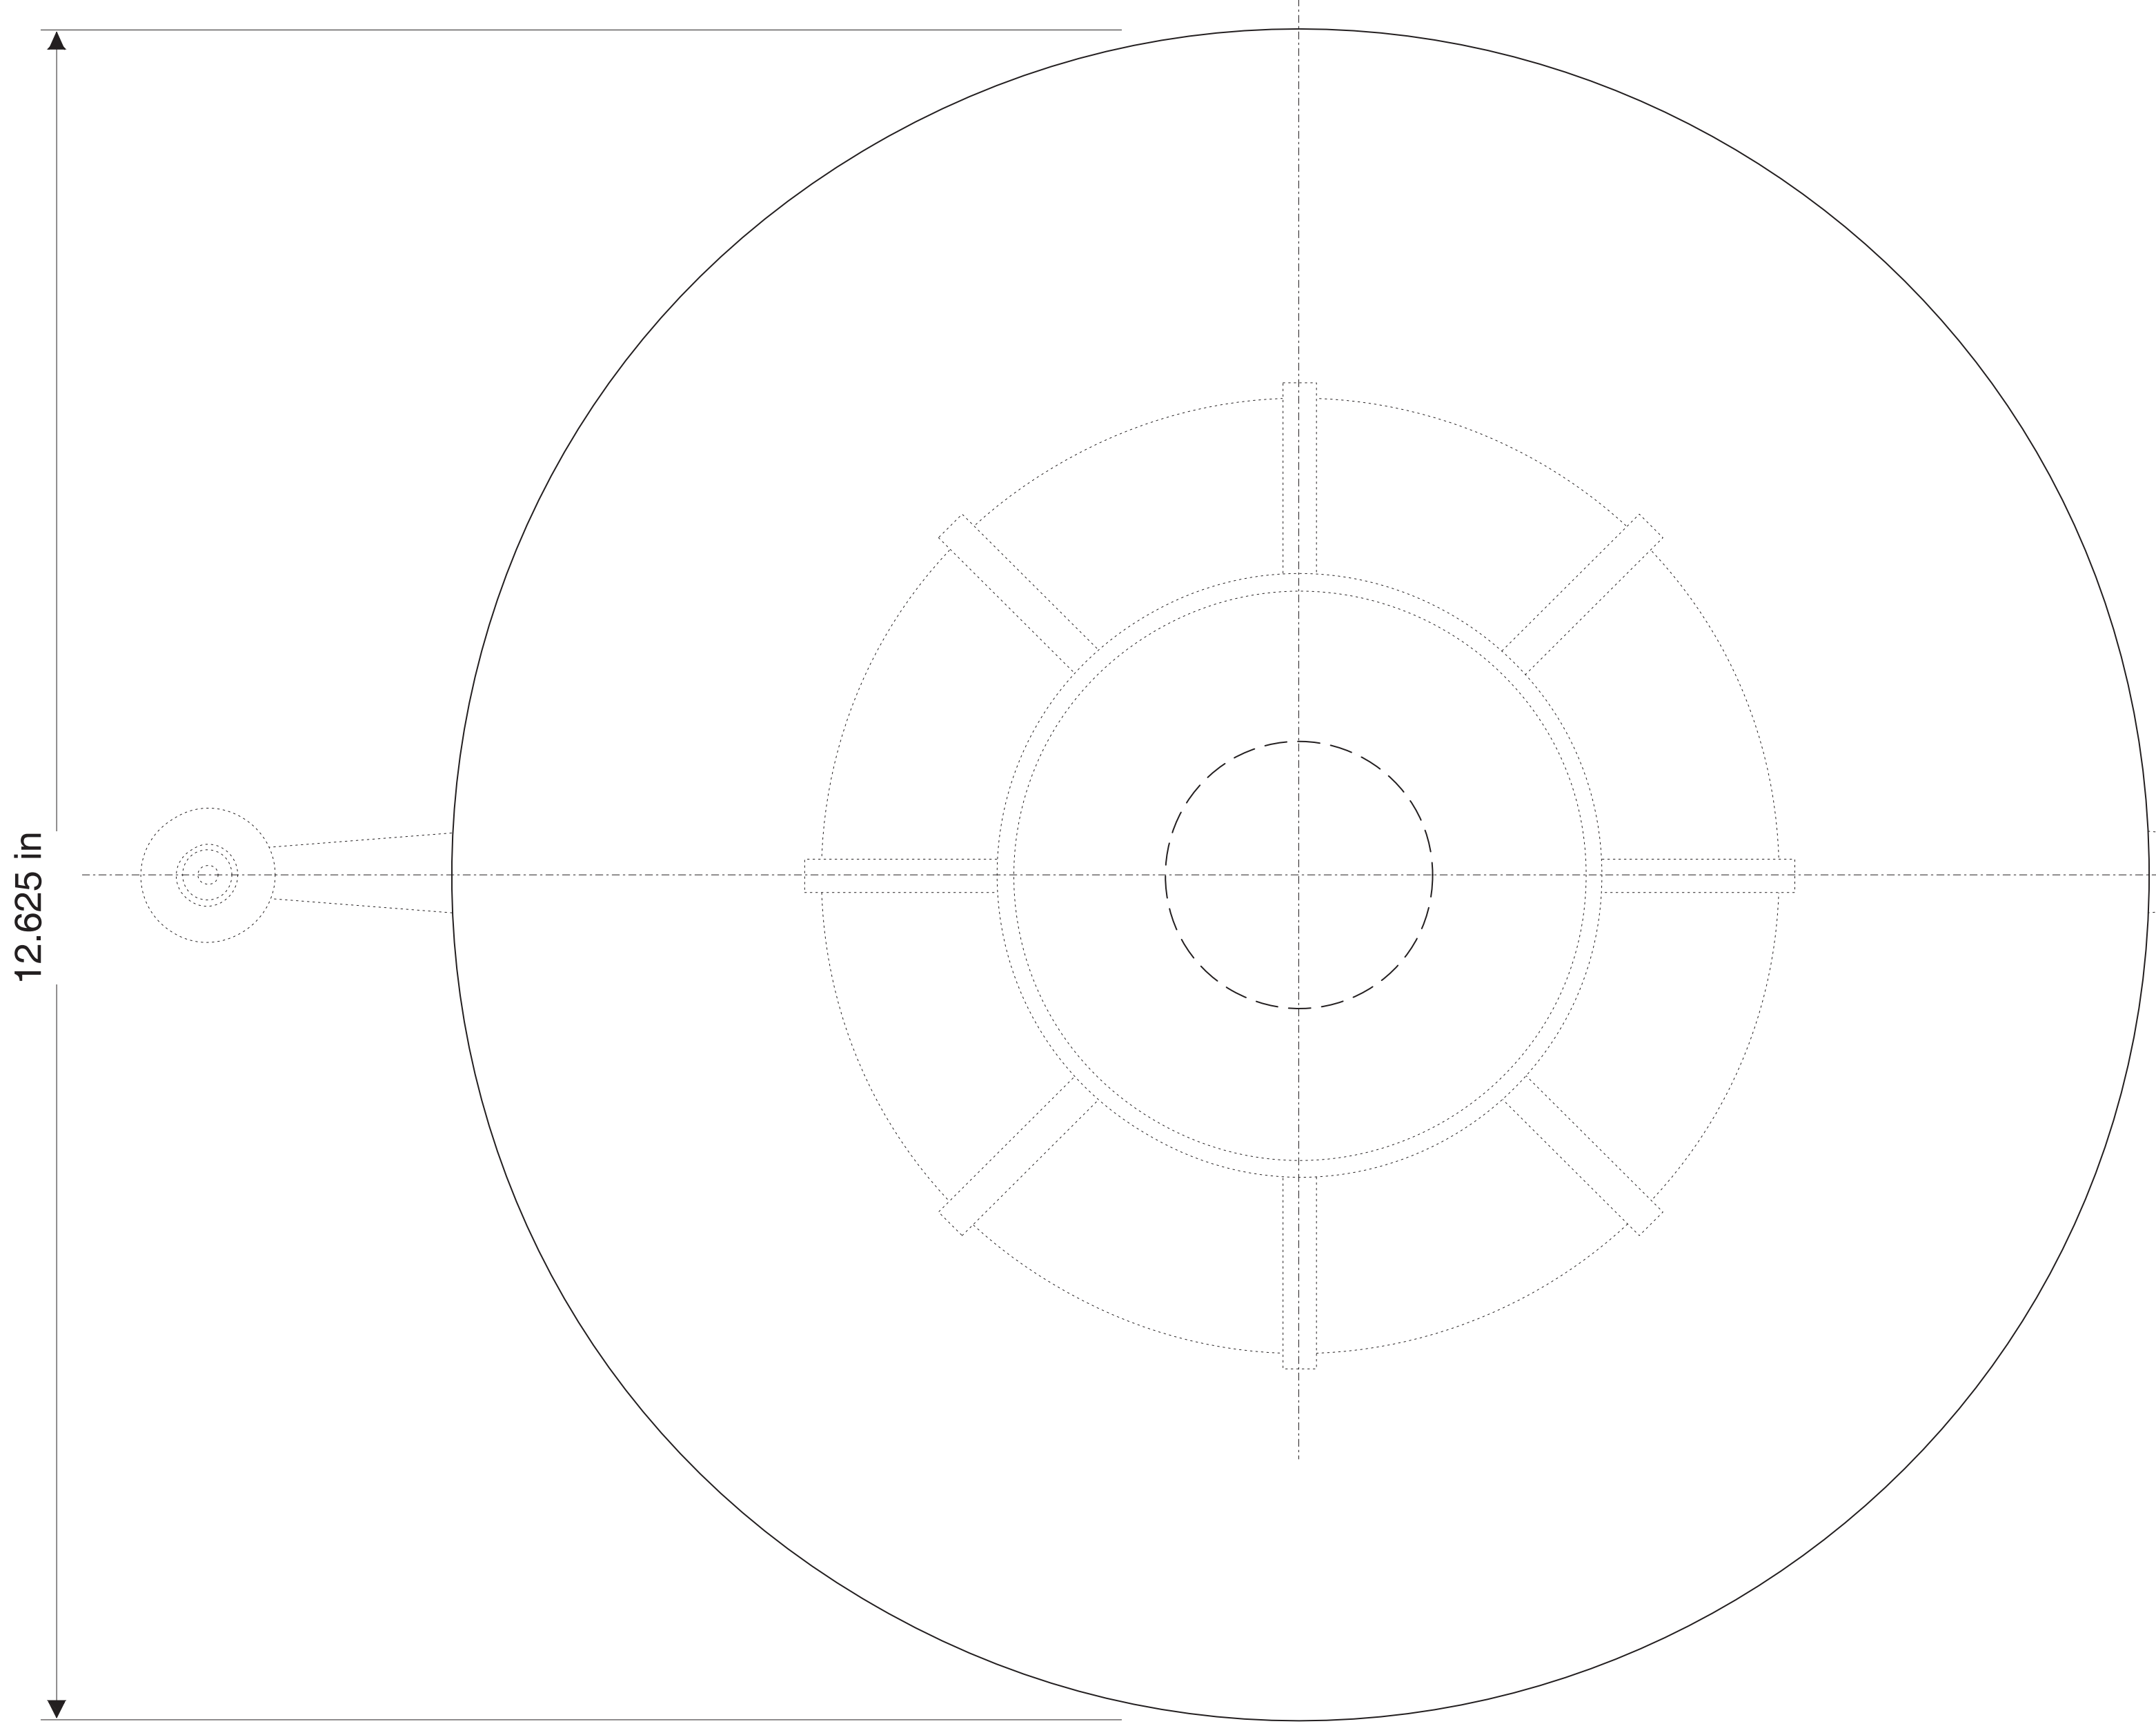

ZONE		REV	DESCRIPTION	DATE	APPROVED
ES-CB	A		SIZED SENSORS PER NEW DATA	2-7-00	D.P.

DETAIL B
LOWER RADAR ASSEMBLY
SIDE VIEW

DETAIL D
UPPER RADAR ASSEMBLY
SIDE VIEW

DETAIL C
LOWER RADAR ASSEMBLY
SIDE VIEW

DETAIL E
UPPER RADAR ASSEMBLY
TOP VIEW

DETAIL A
SENSOR EARS

ROBOT B9
RADAR
ASSEMBLY

DRAWN BY D. Painter	SIZE 6/25/98	DWG. NO.	REV A
SCALE 1:1	SHEET 1 of 1		