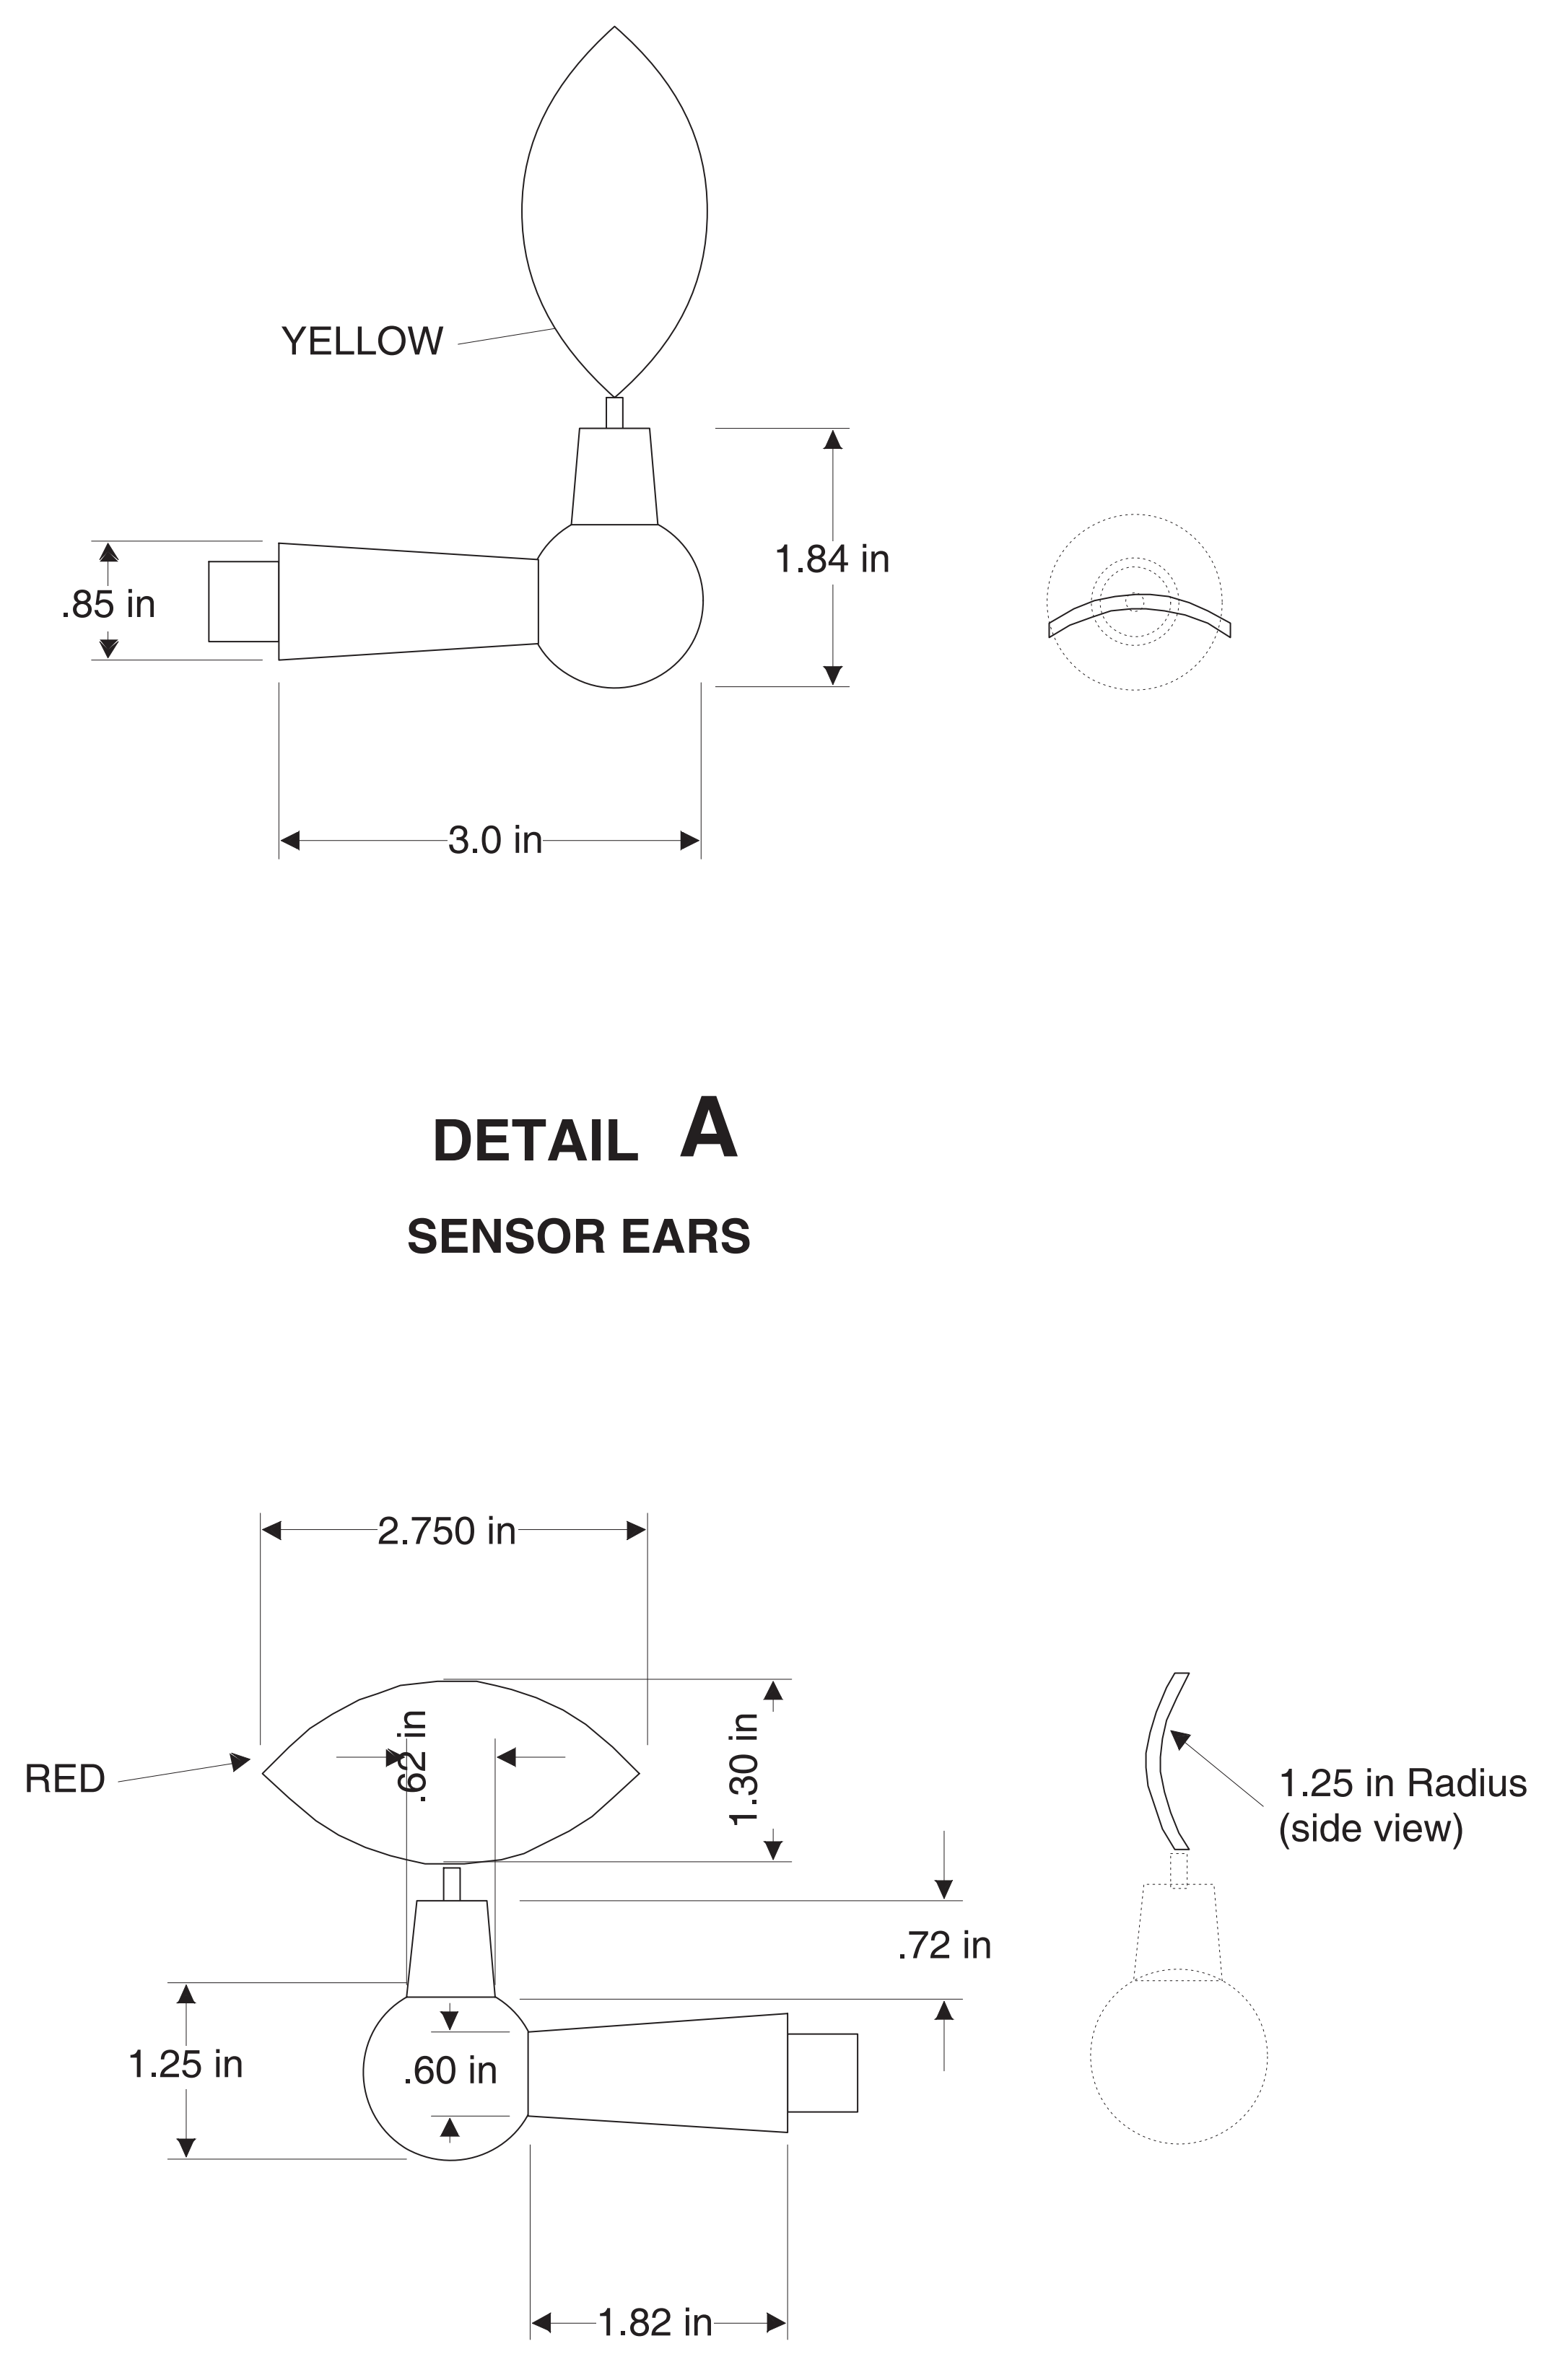

ZONE		REV	DESCRIPTION	DATE	APPROVED
ES-CB	A		SIZED SENSORS PER NEW DATA	2-7-00	D.P.

DETAIL B
LOWER RADAR ASSEMBLY
SIDE VIEW

DETAIL D
UPPER RADAR ASSEMBLY
SIDE VIEW

DETAIL C
LOWER RADAR ASSEMBLY
SIDE VIEW

DETAIL E
UPPER RADAR ASSEMBLY
TOP VIEW

DETAIL A
SENSOR EARS

ROBOT B9
RADAR
ASSEMBLY

DRAWN BY D. Painter	SIZE 6/25/98	DWG. NO.	REV A
SCALE 1:1	SHEET 1 of 1		